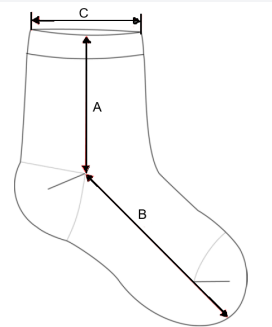

COUNTRY OF ORIGIN

ChinaSTANDARD
100

SIZE SPECIFICATION (CM)

	35/38	39/42	43/46
Pcs./☞	200	200	200
Sock height from top edge to heel (A)	3,00	4,00	5,00
Feet length from heel to sock extremity (B)	17,00	19,00	21,00
Sock opening width (relaxed) (C)	7,50	8,00	8,50