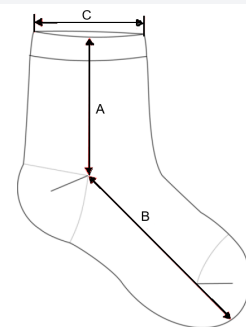

TARIFF CODE: 61159699

COUNTRY OF ORIGIN

China

SIZE SPECIFICATION (CM)

	35/38	39/42	43/46
Pcs./☐	100	100	100
Sock height from top edge to heel (A)	11,00	12,00	13,00
Feet length from heel to sock extremity (B)	17,00	19,00	21,00
Sock opening width (relaxed) (C)	7,50	8,00	8,50