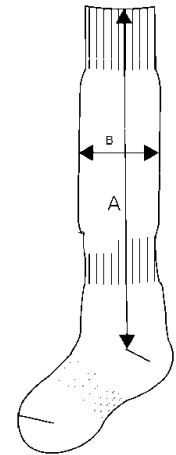

**PROACT.**<sup>®</sup>

Washable at 30°C

2026 : p. 332  
2025 : p. 300

MAIN FEATURES:

- 95% polyester / 3% elastodiene / 2% elastane
- Elasticated and contrasting upper
- Anti-slip elastic ring at the ankle
- Terry cushion sole
- The unit price is for 1 pair of socks

TARIFF CODE: **61159699**

COUNTRY OF ORIGIN  
**China**

SIZE SPECIFICATION (CM)

	27/30	31/34	35/38	39/42	43/46	47/50
Pcs./📦	60	60	60	60	60	60
Length (A)	32,00	36,50	41,00	47,00	51,00	55,00
Width (B)	9,00	9,00	9,50	10,50	11,00	11,50