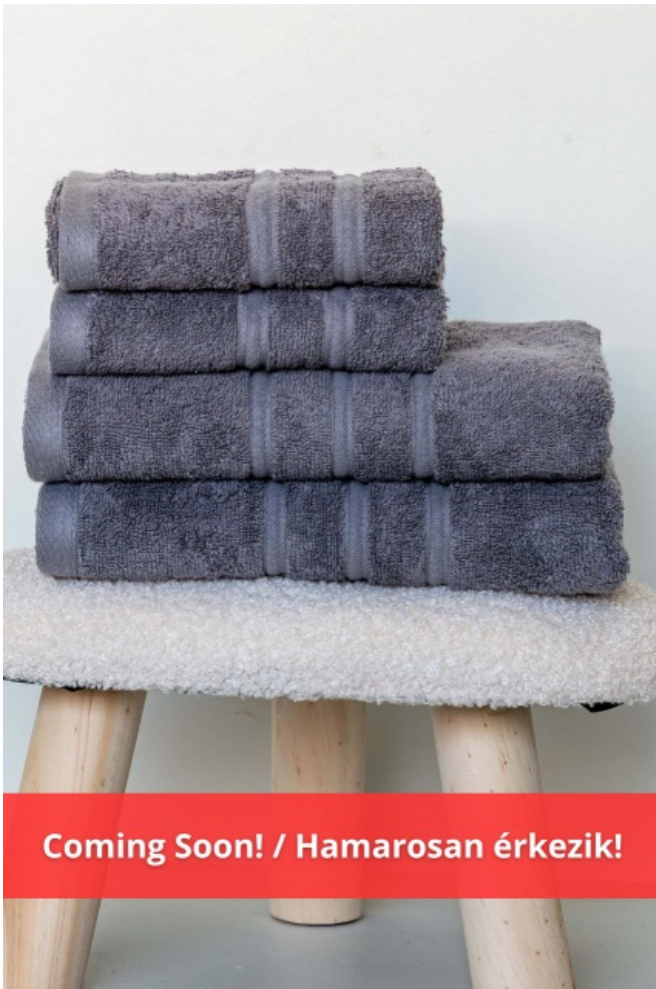

OLPB550 PREMIUM COTTON BAMBOO TOWEL **New****OLIMA**[®]**MAIN FEATURES**550 g/m²

70% ring spun cotton / 30% bamboo

A perfect mix of classic cotton comfort with the luxurious feel and eco-friendly properties of bamboo

Bamboo improves water absorption and gives a silky-smooth touch

Includes a dyed-to-match 100% cotton hanger loop

Features an OLIMA woven label and a tear-away care label

Certified STANDARD 100 by OEKO-TEX[®] - free from harmful substances**Suggested Decoration:**

**COLORS:**

Grey
 Mineral
 Vanilla Cream
 White