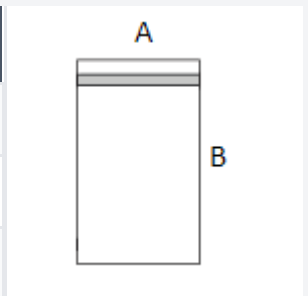

OLIMA®

360 g/m²

100% Cotton

Tear-Away Label

Washable at 60°C

2026 : p. 469
2025 : p. 398

MAIN FEATURES:

- 100% ringspun cotton
- Tear-away/Cut Out label
- Cotton hanger loop
- Cotton hanger:
- Guest and Hand towel - Hanger on shorter side
- Bath and Maxi Bath - Hanger on longer side
- One emphasized bordure
- Border width:
- Guest (30x50) 6cm
- Hand (50x100) 7cm
- Bath (70x140) 8cm
- Maxi Bath (100x150) 9cm

COUNTRY OF ORIGIN
Türkiye, India

SIZE SPECIFICATION (CM)

	30X50	50X100	70X140	100X150
Pcs./📦	240	60	30	25
Length (A)	30.00	50.00	70.00	100.00
Width (B)	50.00	100.00	140.00	150.00

COLORS:

- Black
- Royal
- Marine Blue
- Caribbean Blue
- Sand
- Lime
- Kelly Green
- Orange
- Heliconia
- Purple
- Dark Red
- Red
- White
- Yellow