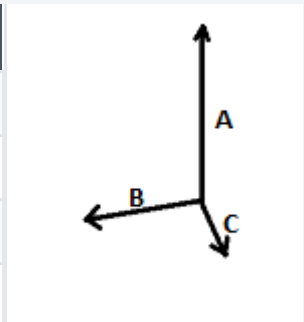

native spirit

160 g/m² Washable at 40°C

2025 : p. 494

MAIN FEATURES:

- 100 % linen
- Capacity: 31L
- Rounded bag with wide handles
- Side panels
- Handle height: 23 cm
- Handle width: 5.5 cm
- Garment washed after assembly: colours may vary between products

TARIFF CODE: 42029298

COUNTRY OF ORIGIN

India

SIZE SPECIFICATION (CM)

	U
Pcs./☞	50
Height (A)	39.00
Width (B)	51.00
Depth (C)	16.00

COLORS:

- Black
- Wet Sand
- Ivory
- Jade Green
- Petal Rose
- Pineapple