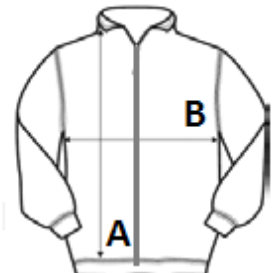

67% polyester - 33% cotton

Lining: 100% polyester taffeta 210T

Style

Tailored collar

2 buttons

2 flap pockets

1 chest welt pocket

1 back slit

Half lining

TARIFF CODE: **61033200**

COUNTRY OF ORIGIN

Cambodia

SIZE SPECIFICATION (CM)

	46	48	50	52	54	56	58	60	62
Pcs./📦	10	10	10	10	10	10	10	10	10
Body Length (A)	74.00	75.00	76.00	77.00	78.00	79.00	80.00	81.00	82.00
Chest Width (B)	46.00	49.00	52.00	55.00	58.00	61.00	64.00	67.00	70.00