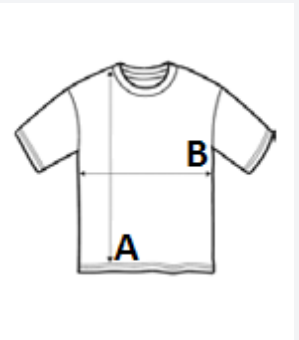

2026 : p. 582
2025 : p. 507

MAIN FEATURES:

Key ring and fridge magnet bears
Both wearing removable white t shirts
Magnet – suitable for all ages
Key Ring – Not suitable for children under 36 months
Complies with EN71 regulations
Fabric Description: Plush Fur
Sizes: XS 10CM
Wash Care: Hand wash

TARIFF CODE: **95030041**

COUNTRY OF ORIGIN

China

SIZE SPECIFICATION (CM)

	XS
Pcs./📦	144
Body Length (A)	3.00
Chest Width (B)	6.50
Plush Hight (foot to top of head)	14.00
Height (seated position)	10.00
Decoration Panel Width	6.50
Decoration Panel Length	7.00