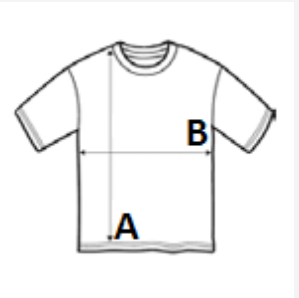

2026 : p. 582
2025 : p. 507

MAIN FEATURES:

Honey coloured plush bear
Comes dressed in a cream velour t-shirt
Suitable for all ages
Complies with EN71 European Toy Safety regulations
Fabric Description: Plush Fur
Sizes: Medium 28cm | Large 38cm
Wash Care: Hand wash

TARIFF CODE: **95030041**

COUNTRY OF ORIGIN
China

SIZE SPECIFICATION (CM)

	M	L
Pcs./📦	36	24
Body Length (A)	11.00	15.00
Chest Width (B)	8.00	10.00
Plush Hight (foot to top of head)	28.00	38.00

COLORS:

■ Light Brown