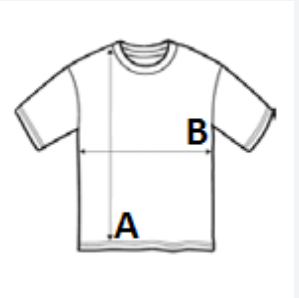

2026 : p. 582
2025 : p. 507

MAIN FEATURES:

Honey coloured plush bear
Comes dressed in a cream velour t-shirt
Suitable for all ages
Complies with EN71 European Toy Safety regulations
Fabric Description: Plush Fur
Sizes: Medium 28cm | Large 38cm
Wash Care: Hand wash

TARIFF CODE: **95030041**

COUNTRY OF ORIGIN
China

SIZE SPECIFICATION (CM)

	M	L
Pcs./📦	36	24
Body Length (A)	11.00	15.00
Chest Width (B)	8.00	10.00
Plush Hight (foot to top of head)	28.00	38.00

COLORS:

■ Light Brown