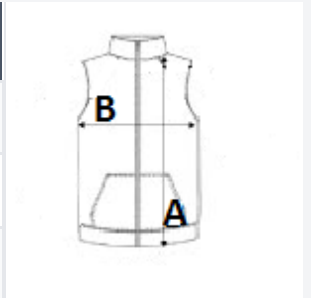

Center front reverse coil zipper

Inside storm placket with chin guard

2 front pockets

Tear-away label

TARIFF CODE: **62014010**

COUNTRY OF ORIGIN

Myanmar

amfori BSCI

SIZE SPECIFICATION (CM)

	S	M	L	XL	2XL	3XL	4XL
Pcs./📦	12	12	12	12	12	12	12
Body Length (A)	71.50	73.00	74.50	76.00	77.50	78.50	80.00
Chest Width (B)	53.00	56.00	59.00	62.00	65.00	68.00	71.00

COLORS:

■ Black