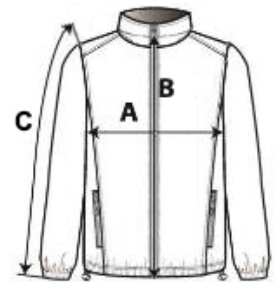

Center front reverse coil zipper

Inside storm placket with chin guard

2 front pockets and 1 sleeve pocket with reverse coil zippers

Detachable hood with drawcord

Tear-away label

TARIFF CODE: 62024010

amfori BSCI

COUNTRY OF ORIGIN

Myanmar

SIZE SPECIFICATION (CM)

	S	M	L	XL	2XL	3XL	4XL
Pcs./📦	12	12	12	12	12	6	6
Body Length (A)	60.00	61.50	63.50	65.50	67.50	69.00	71.00
Chest Width (B)	48.00	51.00	54.00	57.00	61.00	64.00	67.00
Sleeve Length (C)	60.00	61.00	62.00	63.00	64.00	65.00	65.50