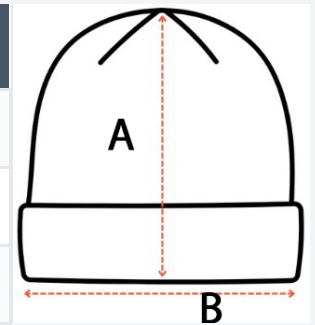

100% Acrylic

Tear-Away Label

Washable at 30°C

2026 : p. 511

MAIN FEATURES:

100% acrylic

Knitted turn-up beanie in soft acrylic

Cotton patch on the front for easy decoration access

Tear-away brand label

TARIFF CODE: 65050090

COUNTRY OF ORIGIN

China

SIZE SPECIFICATION (CM)

	U
Pcs./📦	100
Height (A)	22,5
Width (B)	21.00

COLORS:

■ Black