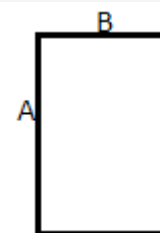

110 g/m²

100% Cotton

Tear-Away Label

Washable at 30°C

2026 : p. 516

MAIN FEATURES:

100% cotton

Square bandana with hemmed edges

TARIFF CODE: **62149000**

COUNTRY OF ORIGIN

China

SIZE SPECIFICATION (CM)

	U
Pcs./📦	300
Length (A)	55,00
Width (B)	55,00

COLORS:

- Black
- Deep Water
- Essential Dark Navy
- Soft Blue
- Turquoise Green
- Oatmeal
- Olive Khaki
- Vibrant Green
- Lunar Grey
- Rosewood
- Sun Orange
- Glow Pink
- Blush Orchid
- Tango Red
- White
- Peppy Yellow