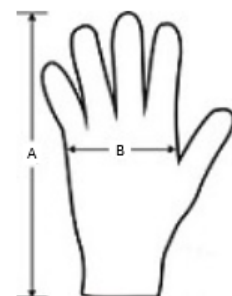

100% Polyester

Washable at 30°C

2026 : p. 517
2025 : p. 437

MAIN FEATURES:

100% polyester polar fleece gloves with ultra-thermal THINSULATE™ lining
Protective palm inserts

TARIFF CODE: **61161020**

COUNTRY OF ORIGIN

China

SIZE SPECIFICATION (CM)

	S/M	L/XL
Pcs./☐	100	100
Length (A)	25.00	27.00
Width (B)	10.50	12.50

COLORS:

■ Black