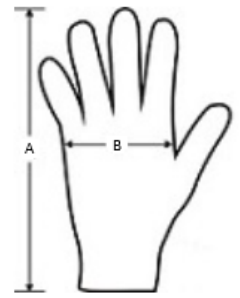

100% Acrylic

Washable at 30°C

2026 : p. 517
2025 : p. 437

MAIN FEATURES:

Acrylic knitted gloves with ultra-thermal THINSULATE™ lining (white 3M Thinsulate label sewn on the top of the right wrist)

TARIFF CODE: **61161020**

COUNTRY OF ORIGIN
China

SIZE SPECIFICATION (CM)

	S/M	L/XL
Pcs./☒	100	100
Length (A)	24.00	26.00
Width (B)	10.00	11.00

COLORS:

■ Black