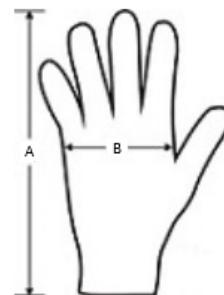

280 g/m²

Polyester / Elastane

Washable at 30°C

2026 : p. 517
2025 : p. 437

MAIN FEATURES:

96% polyester / 4% elastane

TARIFF CODE: **62160000**

COUNTRY OF ORIGIN

China

SIZE SPECIFICATION (CM)

	S/M	L/XL
Pcs./📦	100	100
Length (A)	20.50	22.50
Width (B)	8.20	9.20

COLORS:

■ Black