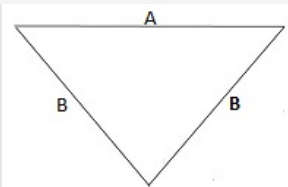

95 g/m²

Polyester / Cotton

Washable at 30°C

2026 : p. 516
2025 : p. 436

MAIN FEATURES:

80% polyester / 20% cotton

Rolled edges

TARIFF CODE: 62143000

COUNTRY OF ORIGIN

China

SIZE SPECIFICATION (CM)

	U
Pcs./📦	300
Length (A)	83.00
Width (B)	62.00

COLORS:

- Black
- Green
- Yellow

- Sky Blue
- Orange

- Light Royal Blue
- Red