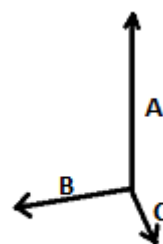

2026 : p. 561
2025 : p. 479

MAIN FEATURES:

- Large sports trolley bag with wheels in 600D polyester
- Large top opening
- Side pocket shoe holder
- Webbing/strap all around the body

TARIFF CODE: **42029298**

COUNTRY OF ORIGIN

China

SIZE SPECIFICATION (CM)

	U
Pcs./☐	4
Length (A)	30.00
Width (B)	70.00
Depth (C)	31.00

COLORS:

■ Black

■ Navy

■ Royal Blue