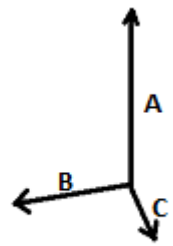

100% Polyester

Pocket

2026 : p. 557  
2025 : p. 479

MAIN FEATURES:

- 100% polyester
- Sports bag with large top opening and two-way zip fastening
- Zip side pocket with inner shoe bag
- Ribbon handles sewn onto the body of the bag
- Adjustable crossbody strap

TARIFF CODE: **42029291**

COUNTRY OF ORIGIN

**China**

SIZE SPECIFICATION (CM)

	U
Pcs./☐	20
Height (A)	22.00
Width (B)	51.00
Depth (C)	23.00

COLORS:

■ Black

■ Black/Red