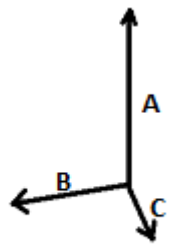

310 g/m²

100% Cotton

2026 : p. 554
2025 : p. 475

MAIN FEATURES:

Cotton canvas sailor style bag with thick drawstring straps and slide fastening

TARIFF CODE: **42029291**

COUNTRY OF ORIGIN

India

SIZE SPECIFICATION (CM)

	U
Pcs./☐	50
Length (A)	30.00
Width (B)	50.00
Depth (C)	30.00

COLORS:

■ Black

■ Navy

■ Royal Blue

■ Natural

■ Vintage Khaki