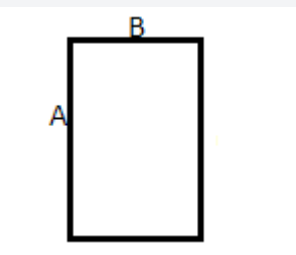

SIZE SPECIFICATION (CM)

	U
Pcs./📦	25
Length (A)	62.00
Diameter	32.00

COLORS:

■ Black/Light Grey

■ Navy/Black

■ Light Grey/Black