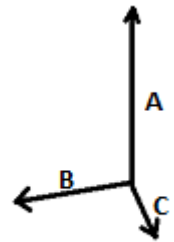

100% Polyester Pocket

2026 : p. 551
2025 : p. 472

MAIN FEATURES:

- Laptop bag in polyester with bottom in contrasting 600D polyester
- Padded compartment to fit up to 15" laptops and padded zipped pocket to insert a tablet
- 2 inner pockets
- 1 zipped pocket at the top of the bag to fit mobile phone
- 1 front pocket with contrasting flap and press studs
- Loop at the back to fit bag on trolley
- Removable shoulder strap

TARIFF CODE: 42029298

COUNTRY OF ORIGIN
China

SIZE SPECIFICATION (CM)

	U
Pcs./📦	15
Height (A)	30.00
Width (B)	40.00
Depth (C)	10.00

COLORS:

■ Black/Black

■ Grey Twill/Black