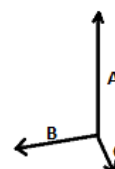

**KI0318** COOL BAG**MAIN FEATURES**

Cool bag in 420D polyester  
 Large front zip pocket  
 Side mesh pocket  
 Adjustable shoulder strap

**Country Of Origin:**

China

 2026 : p. 542

 2025 : p. 464

**SIZE SPECIFICATION (CM)**

	<b>U</b>
<b>Pcs./</b> 	40
<b>Length (A)</b>	27
<b>Width (B)</b>	31
<b>Depth (C)</b>	14

**COLORS:**

 Light Grey  Royal Blue