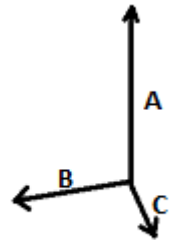

100% Polyester

2026 : p. 542
2025 : p. 464

MAIN FEATURES:

- Cool bag in 300D polyester
- Full-length webbing handles for stronger structure
- Front zippered pocket
- Detachable and adjustable shoulder strap

TARIFF CODE: **42029298**

COUNTRY OF ORIGIN

China

SIZE SPECIFICATION (CM)

	U
Pcs./☐	20
Height (A)	36.00
Width (B)	30.00
Depth (C)	17.00

COLORS:

■ Royal Blue