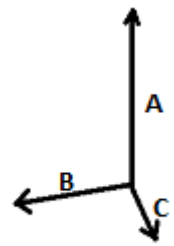

310 g/m²

100% Cotton

2026 : p. 528
2025 : p. 450

MAIN FEATURES:

- Organic cotton tote bag
- Made from 100% organic cotton
- Wide base with 12 cm gusset and long 70 cm handles

TARIFF CODE: **42029298**

COUNTRY OF ORIGIN

India

SIZE SPECIFICATION (CM)

	U
Pcs./☐	50
Length (A)	42.00
Width (B)	40.00
Depth (C)	12.00

COLORS:

■ Black

■ Navy Blue

■ Natural

■ Metal Grey