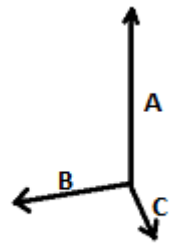

310 g/m²

2026 : p. 535
2025 : p. 457

MAIN FEATURES:

- Large sailor-style beach bag in cotton canvas
- Cotton rope handles
- Zipped inner pocket
- Press stud fastening

TARIFF CODE: **42029298**

COUNTRY OF ORIGIN

India

SIZE SPECIFICATION (CM)

	U
Pcs./☐	40
Length (A)	36.00
Width (B)	43.00
Depth (C)	13.00

COLORS:

■ Natural/Navy