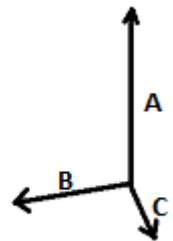

TARIFF CODE: **42029291**

COUNTRY OF ORIGIN

China

SIZE SPECIFICATION (CM)

	U
Pcs./📦	10
Height (A)	50.00
Width (B)	33.00
Depth (C)	20.00

COLORS:

■ Black/Black