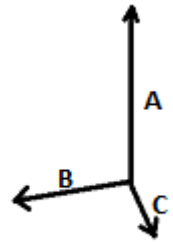

TARIFF CODE: **42029291**

COUNTRY OF ORIGIN

China

SIZE SPECIFICATION (CM)

	U
Pcs./☐	20
Height (A)	45.00
Width (B)	30.00
Depth (C)	13.00

COLORS:

■ Graphite Blue Heather

■ Graphite Grey Heather