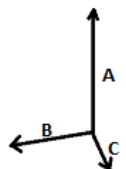

Bottle holder

Country Of Origin:

China

 2026 : p. 543

 2025 : p. 465

**SIZE SPECIFICATION (CM)**

| | U |
|--|----------|
| Pcs./  | 20 |
| Height (A) | 44 |
| Width (B) | 30 |
| Depth (C) | 18 |

**COLORS:**