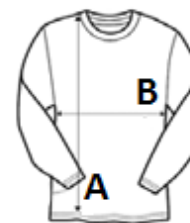

Double layer cadet collar

Metal smoke effect full zip

Taped neck

Certified STANDARD 100 by OEKO-TEX® N° CQ 10077, IFTH

TARIFF CODE: 61102099

COUNTRY OF ORIGIN

Bangladesh

SIZE SPECIFICATION (CM)

	S	M	L	XL	2XL	3XL	4XL
Pcs./📦	10	10	10	10	10	10	10
Body Length (A)	68.50	70.50	72.50	74.50	76.50	78.50	80.50
Chest Width (B)	47.00	50.00	53.00	56.00	59.00	62.00	65.00
Sleeve Length (C)	65.00	67.00	69.00	71.00	73.00	75.00	77.00