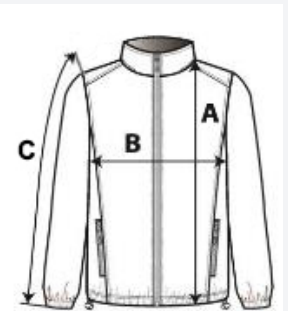

KARIBAN

300 g/m² 100% Polyester Side seam Washable at 40°C

2026 : p. 444
2025 : p. 375

MAIN FEATURES:

- 100% polyester microfleece with anti pill finish
- Zip through front
- 2 zip side pockets

TARIFF CODE: **61103091**

COUNTRY OF ORIGIN

China, Bangladesh

STANDARD 100

SIZE SPECIFICATION (CM)

	6/8	8/10	10/12	12/14
Pcs./📦	10	10	10	10
Body Length (A)	50.35	55.35	60.35	65.35
Chest Width (B)	42.00	45.00	48.00	51.00
Sleeve Length (C)	45.70	49.50	53.30	57.10