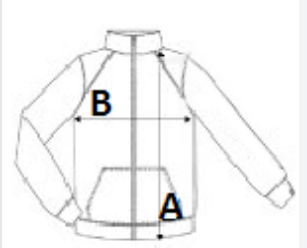

Zip through front

2 side pockets with cover stitch

Unusual color tolerance at Convoy Grey: 10%

TARIFF CODE: **61103099**

COUNTRY OF ORIGIN

China, Bangladesh

SIZE SPECIFICATION (CM)

	S	M	L	XL	2XL	3XL	4XL	5XL
Pcs./☒	10	10	10	10	10	10	10	10
Body Length (A)	69.00	71.00	73.00	75.00	77.00	79.00	81.00	83.00
Chest Width (B)	53.00	56.00	59.00	62.00	65.00	68.00	71.00	74.00