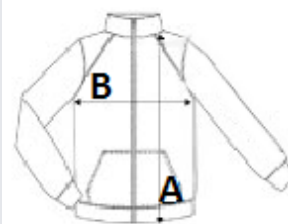

Zip fastening and 2 front zip pockets

TARIFF CODE: 61103099

COUNTRY OF ORIGIN

China, Bangladesh

SIZE SPECIFICATION (CM)

	XS	S	M	L	XL	2XL	3XL	4XL
Pcs./📦	10	10	10	10	10	10	10	10
Body Length (A)	67.00	69.00	71.00	73.00	75.00	77.00	79.00	82.00
Chest Width (B)	48.00	51.00	54.00	57.00	60.00	63.00	66.00	70.00
Sleeve Length (C)	60.00	62.00	64.00	66.00	68.00	70.00	72.00	75.00