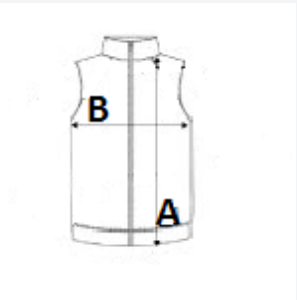

Unusual color tolerance at Convoy Grey and Kelly Green: 10%

TARIFF CODE: **61103099**

COUNTRY OF ORIGIN

China, Bangladesh

SIZE SPECIFICATION (CM)

	XS	S	M	L	XL	2XL	3XL	4XL
Pcs./📦	20	20	20	20	20	20	20	20
Body Length (A)	58.25	60.25	62.25	64.25	66.25	68.25	70.25	72.25
Chest Width (B)	46.00	49.00	52.00	55.00	58.00	61.00	64.00	67.00