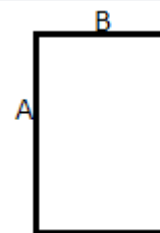

TARIFF CODE: 61112090

COUNTRY OF ORIGIN

Bangladesh

SIZE SPECIFICATION (CM)

	U
Pcs./	100
Length (A)	23.00
Width (B)	22.00

COLORS:

Navy

Sky Blue