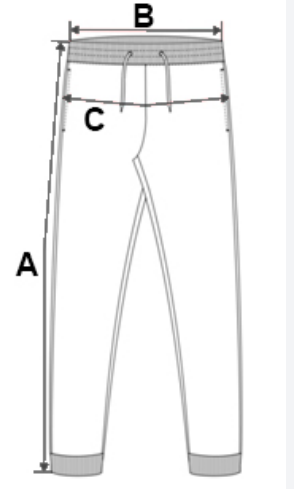

#### MAIN FEATURES:

98% cotton/2% elastane

Coated fabric

Zip fastening and metal button

2 slant front pockets and ticket pocket

2 patch back pockets

Pocket bags in decorative fabric

Contrasting seams

Waistband with belt loops

This product has been specially treated and appears intentionally aged

This manufacturing process results in colour variations between products and makes each piece unique

No brand label, only size tag for easy relabelling

#### SIZE SPECIFICATION (CM)

	40	42	44	46	48	50
Pcs./📦	20	20	20	20	20	20
Waist Width (B)	42.50	44.50	46.50	49.00	51.50	54.00
Inseam (A)	86.00	86.00	86.00	86.00	86.00	86.00
Outseam (A)	104.50	105.00	105.50	106.00	106.50	107.00
Hip Width (C)	51.00	53.00	55.00	57.00	59.00	61.00