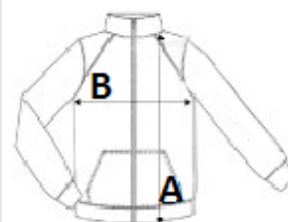

KARIBAN

475 g/m²

100% Polyester

Side seam

Washable at 30°C

2026 : p. 407
2025 : p. 347

MAIN FEATURES:

- 100% polyester outer with PVC coating
- Polyester padding and lining
- Cuff adjusters with tear release fastening
- Concealed hood with elasticated drawcord and zip access
- 2 inner pockets and 1 mobile phone pocket
- Inner zip access for decoration
- Detachable sleeves
- 2 side pockets with piping
- Elasticated drawcord with toggles at hem

TARIFF CODE: **62014090**

SUGGESTED DECORATION

Embroidery

COUNTRY OF ORIGIN

China

SIZE SPECIFICATION (CM)

	S	M	L	XL	2XL	3XL
Pcs./📦	10	10	10	10	10	10
Body Length (A)	77.45	79.45	81.50	83.50	85.50	88.30
Chest Width (B)	58.80	61.50	64.50	67.50	70.50	74.50
Sleeve Length (C)	66.90	68.80	70.90	72.90	74.90	77.10