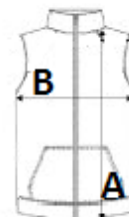

TARIFF CODE: 62024010

SUGGESTED DECORATION

Embroidery

COUNTRY OF ORIGIN

China

SIZE SPECIFICATION (CM)

	S	M	L	XL	2XL	3XL
Pcs./📦	25	25	25	25	25	25
Body Length (A)	66.50	68.50	70.50	73.25	76.00	78.75
Chest Width (B)	55.00	58.00	61.00	65.00	69.00	73.00