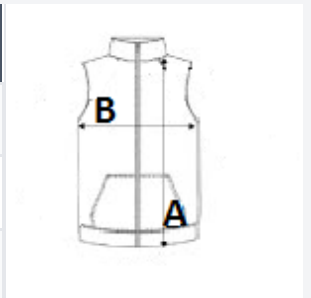

TARIFF CODE: **62024010**

**SUGGESTED DECORATION**

**Embroidery**

**COUNTRY OF ORIGIN**

**China**

**SIZE SPECIFICATION (CM)**

	S	M	L	XL	2XL	3XL
Pcs./☐	10	10	10	10	10	10
Body Length (A)	70.75	72.75	74.75	76.75	78.75	81.50
Chest Width (B)	56.00	59.00	62.00	65.00	68.00	72.00