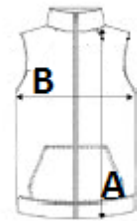

Zip access for decoration

Curved hem at back

Elasticated drawcord and toggles at hem

TARIFF CODE: 62024010

SUGGESTED DECORATION

Embroidery

COUNTRY OF ORIGIN

China

SIZE SPECIFICATION (CM)

	S	M	L	XL	2XL	3XL
Pcs./📦	10	10	10	10	10	10
Body Length (A)	70.75	72.75	74.75	76.75	78.75	81.50
Chest Width (B)	56.00	59.00	62.00	65.00	68.00	72.00

COLORS:

■ Black

■ Navy

■ Convoy Grey