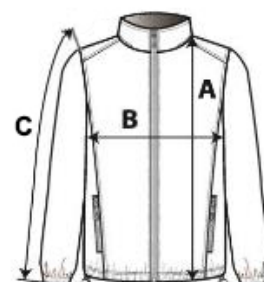

KARIBAN

100% Polyamide

Side seam

Washable at 30°C

2026 : p. 402
2025 : p. 342

MAIN FEATURES:

100% 210 T polyamide with acrylic coating

Polyester tricot and mesh lining

Concealed hood

Zip through front

2 front pockets with contrast bartacks

1 inside pocket

Elasticated drawcord with toggles at hem

Zip access for decoration

TARIFF CODE: 62024010

COUNTRY OF ORIGIN

China

SIZE SPECIFICATION (CM)

	S	M	L	XL	2XL	3XL	4XL
Pcs./☒	25	25	25	25	25	25	25
Body Length (A)	77.15	79.15	81.15	83.15	85.90	88.65	90.65
Chest Width (B)	58.00	61.00	64.00	67.00	71.00	75.00	78.00
Sleeve Length (C)	64.15	66.05	68.00	69.90	72.05	74.15	76.10