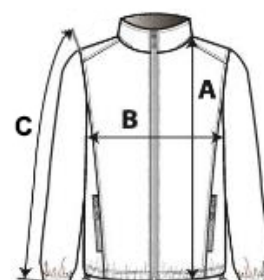

## MAIN FEATURES:

100% 210 T polyamide with acrylic coating

Polyester tricot and mesh lining

Concealed hood

Zip through front

2 front pockets with contrast bartacks

1 inside pocket

Elasticated drawcord with toggles at hem

Zip access for decoration

TARIFF CODE: 62024010

## SIZE SPECIFICATION (CM)

	S	M	L	XL	2XL	3XL	4XL
Pcs./📦	25	25	25	25	25	25	25
Body Length (A)	77.15	79.15	81.15	83.15	85.90	88.65	90.65
Chest Width (B)	58.00	61.00	64.00	67.00	71.00	75.00	78.00
Sleeve Length (C)	64.15	66.05	68.00	69.90	72.05	74.15	76.10