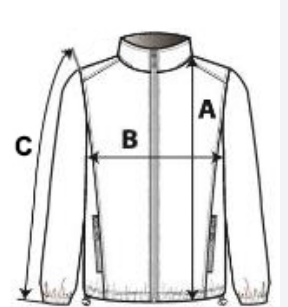

KARIBAN

70 g/m²

100% Polyester

Side seam

Washable at 30°C

2026 : p. 402
2025 : p. 342

MAIN FEATURES:

- 100% polyester
- Concealed hood with tear release fastening tab
- 2 front zipped pockets
- Drawstring at bottom
- Elasticated cuffs
- Packs/zips into front pocket
- Matching full front zip

TARIFF CODE: **62024010**

COUNTRY OF ORIGIN

China, Bangladesh

SIZE SPECIFICATION (CM)

	XS	S	M	L	XL	2XL	3XL
Pcs./📦	50	50	50	50	50	50	50
Body Length (A)	72.00	75.00	78.00	80.00	82.00	84.00	90.30
Chest Width (B)	56.00	60.00	64.00	67.00	70.00	73.00	77.00
Sleeve Length (C)	60.00	62.00	64.00	66.00	68.00	70.00	72.00