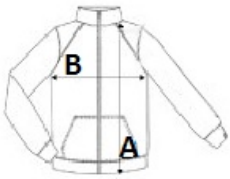

2 flap front pockets

1 piped inner pocket

Worn over a suit or a dress, this coat is ideal for hospitality and service industries

Country Of Origin:

Türkiye

2023: p. 562

SIZE SPECIFICATION (CM)

	34	36	38	40	42	44	46
Pcs./📦	5	5	5	5	5	5	5
Body Length (A)	87	88	89	90	91	92	93
Chest Width (B)	46	48	50	52	54	56	58
Sleeve Length (C)	62	63	64	65	66	67	68