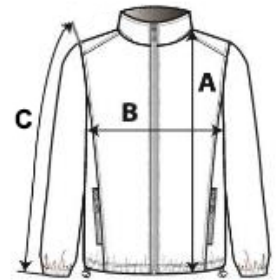

Padded lining in 100 % polyester

Zip fastening

2 front pockets with piping

Zipped patch pocket with pen holder on left sleeve

Inner pocket with piping

2x2 ribbed neck, cuffs and hem

1 zip at chest and 1 zip access at hem for decoration

TARIFF CODE: 62024010

SUGGESTED DECORATION

Embroidery

COUNTRY OF ORIGIN

China

SIZE SPECIFICATION (CM)

	S	M	L	XL	2XL	3XL
Pcs./📦	10	10	10	10	10	10
Body Length (A)	68.50	70.50	72.50	74.50	76.50	78.50
Chest Width (B)	55.00	58.00	61.00	64.00	67.00	70.00
Sleeve Length (C)	67.50	69.00	70.50	72.00	73.50	75.00