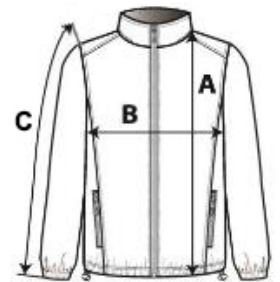

2 zipped pockets in front

Contrasting interior: Convoy Grey for Black, Red, Marl Dark Grey and Marl Silver; Navy for Light Royal Blue and Navy; White for White

TARIFF CODE: **62024010**

## SUGGESTED DECORATION

Embroidery

## SIZE SPECIFICATION (CM)

	S	M	L	XL	2XL	3XL	4XL
Pcs./☐	15	15	15	15	15	15	15
Body Length (A)	70.00	72.00	74.00	76.00	78.00	80.00	82.00
Chest Width (B)	53.00	56.00	59.00	62.00	65.00	68.00	71.00
Sleeve Length (C)	66.25	67.25	68.25	69.25	70.25	71.25	72.25