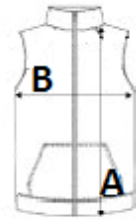

1 zip at chest and 1 zip at hem for decoration access

TARIFF CODE: 62024010

SUGGESTED DECORATION

Embroidery

COUNTRY OF ORIGIN

China

SIZE SPECIFICATION (CM)

	XS	S	M	L	XL	2XL	3XL	4XL
Pcs./☒	10	10	10	10	10	10	10	10
Body Length (A)	68.40	69.80	72.10	74.40	76.60	78.90	81.70	84.00
Chest Width (B)	53.00	56.00	59.00	62.00	65.00	68.00	72.00	75.00