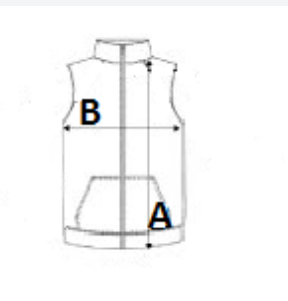

KARIBAN

- 323 g/m²
- 100% Polyester
- Side seam
- Tear-Away Label
- Washable at 30°C

2026 : p. 388
2025 : p. 329

MAIN FEATURES:

- Outer: 100% polyester ripstop with acrylic coating
- Polyester inner padding
- 210 T polyester lining
- Comfortable and modern
- 2 zipped outer pockets
- 1 inner pocket with tear release fastening
- Grey contrasting zip and Grey contrasting binding at front opening, pockets and hem
- 1 zip at chest and 1 zip at hem for decoration access

TARIFF CODE: **62024010**

SUGGESTED DECORATION
Embroidery

COUNTRY OF ORIGIN
China

SIZE SPECIFICATION (CM)

	XS	S	M	L	XL	2XL	3XL	4XL
Pcs./☐	10	10	10	10	10	10	10	10
Body Length (A)	70.25	72.25	74.25	76.25	78.25	80.25	83.00	85.00
Chest Width (B)	53.00	56.00	59.00	62.00	65.00	68.00	72.00	75.00