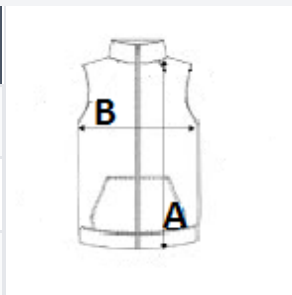

TARIFF CODE: **62024010**

SUGGESTED DECORATION

Embroidery

COUNTRY OF ORIGIN

China

SIZE SPECIFICATION (CM)

	XS	S	M	L	XL	2XL	3XL	4XL
Pcs./📦	10	10	10	10	10	10	10	10
Body Length (A)	70.25	72.25	74.25	76.25	78.25	80.25	83.00	85.00
Chest Width (B)	53.00	56.00	59.00	62.00	65.00	68.00	72.00	75.00