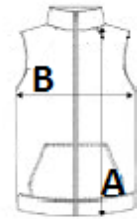

TARIFF CODE: 62024010

SUGGESTED DECORATION

Embroidery

COUNTRY OF ORIGIN

China, Bangladesh

SIZE SPECIFICATION (CM)

	XS	S	M	L	XL	2XL
Pcs./☞	15	15	15	15	15	15
Body Length (A)	60.00	61.50	63.00	64.50	66.00	68.00
Chest Width (B)	48.00	50.00	52.00	54.00	56.00	59.00