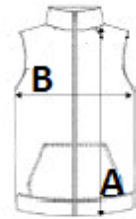

TARIFF CODE: 62024010

SUGGESTED DECORATION

Embroidery

COUNTRY OF ORIGIN

China, Bangladesh

SIZE SPECIFICATION (CM)

	S	M	L	XL	2XL	3XL	4XL
Pcs./☒	15	15	15	15	15	15	15
Body Length (A)	68.00	70.25	72.50	74.50	76.30	78.20	80.90
Chest Width (B)	55.25	58.25	61.25	64.25	67.25	70.25	74.25