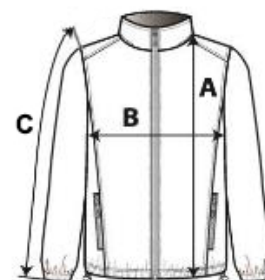

Polyester padding

Warm and ultra-lightweight

Folds up into storage bag

2 front zipped pockets

Contrast interior: Convoy Grey for Black and Red; Navy for Light Royal Blue

Tone-on-tone interior: Navy for Navy

TARIFF CODE: 62024010

COUNTRY OF ORIGIN

China

SIZE SPECIFICATION (CM)

	6/8	8/10	10/12	12/14
Pcs./📦	15	15	15	15
Body Length (A)	47,5	53.00	57,75	62,5
Chest Width (B)	39,5	42,5	45,5	48,5
Sleeve Length (C)	47,25	53,5	57,25	61.00