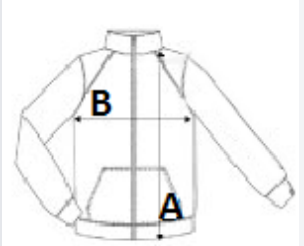

## SIZE SPECIFICATION (CM)

	XS	S	M	L	XL	2XL
Pcs./📦	15	15	15	15	15	15
Body Length (A)	60.00	61.50	63.00	64.50	66.00	68.00
Chest Width (B)	48.00	50.00	52.00	54.00	56.00	59.00
Sleeve Length (C)	63.75	64.75	65.75	66.75	67.75	69.25